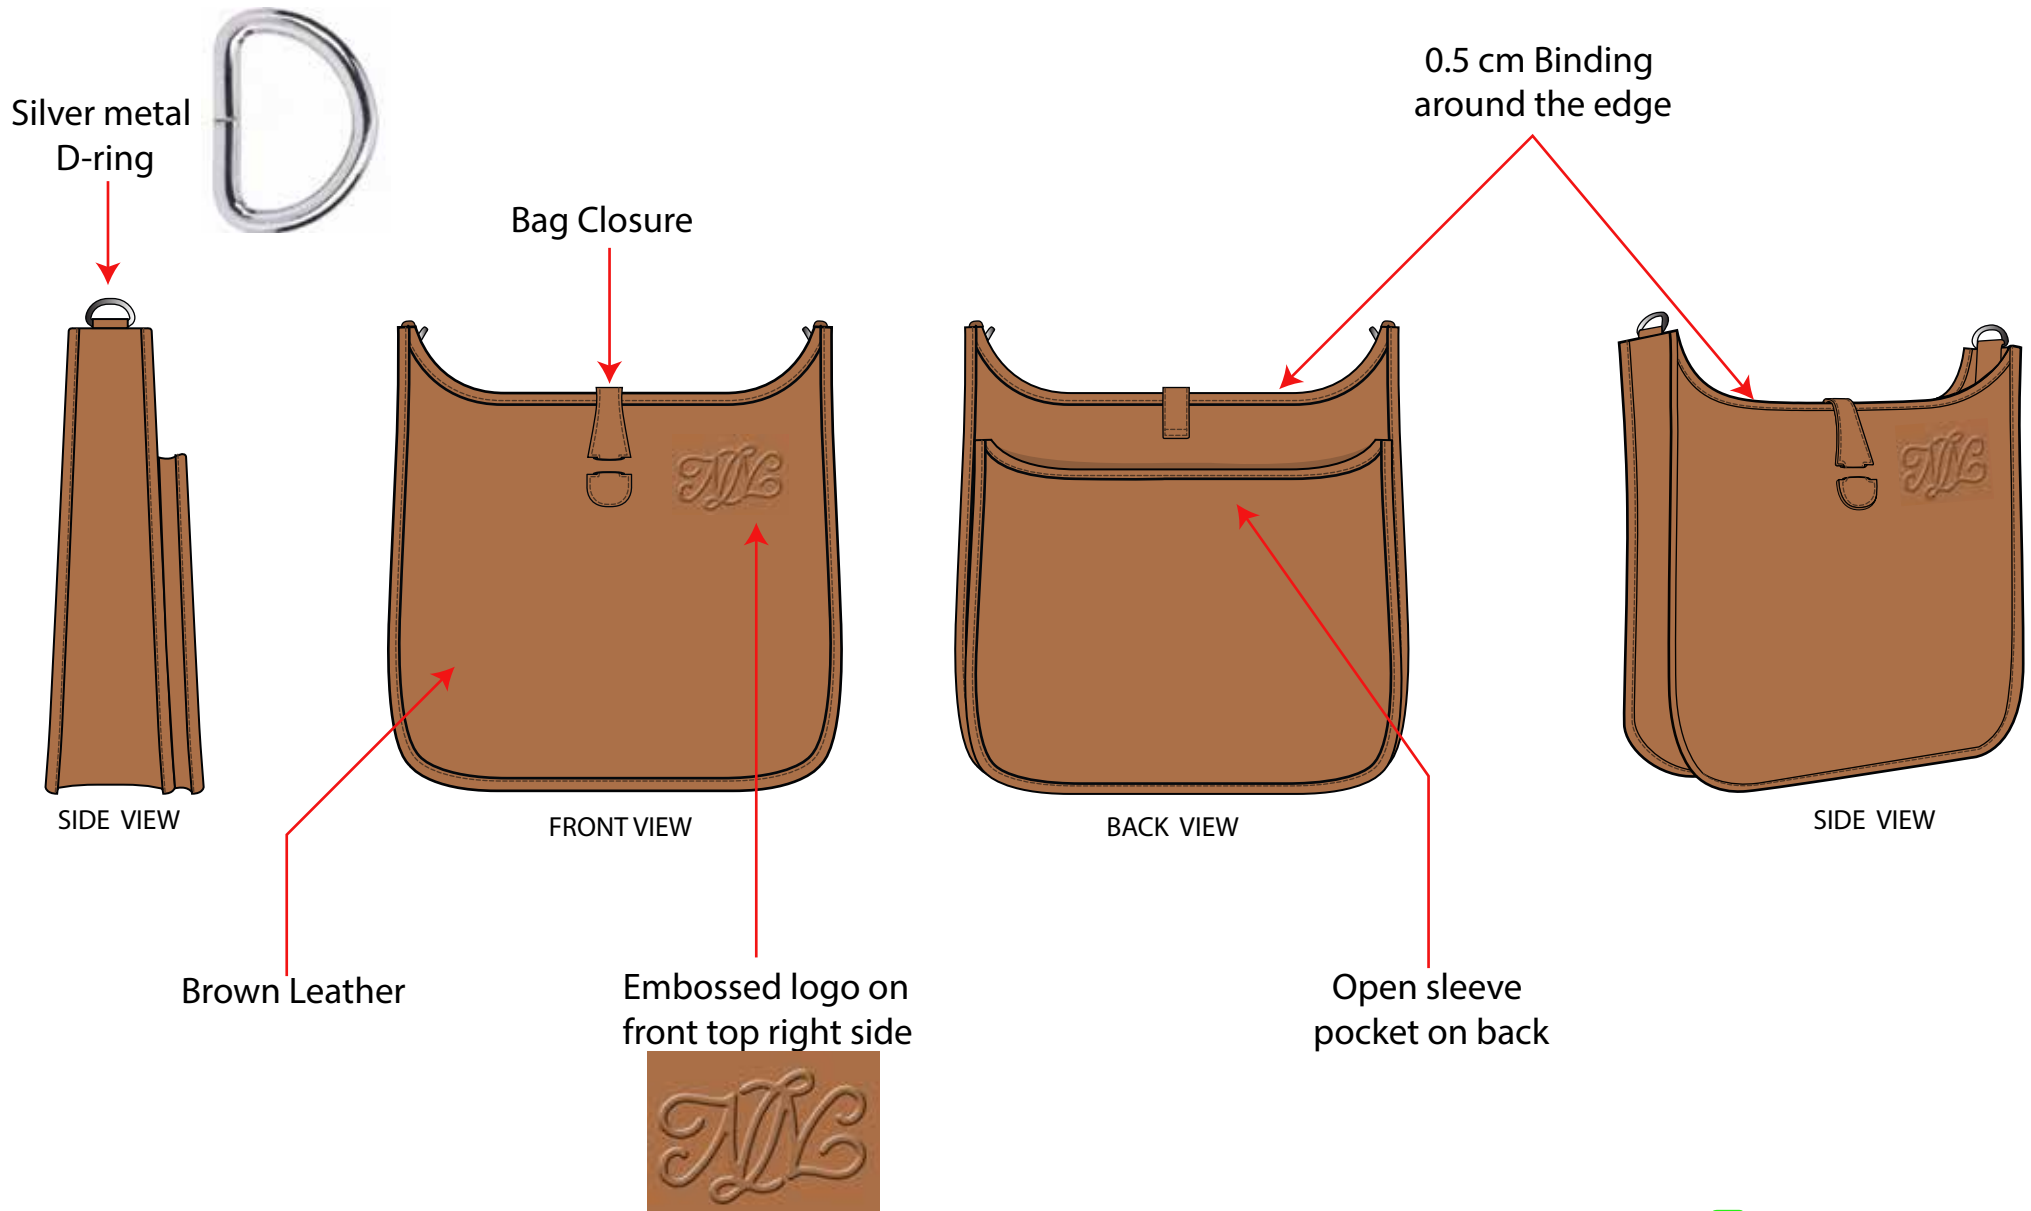

SIDE VIEW

FRONT VIEW

BACK VIEW

SIDE VIEW

ADJUSTABLE SHOULDER STRAP

PRODUCT DESCRIPTION

Material: Leather

Color:

- Brown with Silver details
- Light brown interior

Features:

- Embossed logo on front top right side
- Large main compartment.
- Open sleeve pocket on back
- Silver metal hardware
- Inside open sleeve pocket
- Silver metal D-ring both side
- Adjustable shoulder straps.
- Strap drop: 18.5" Inches
- Strap length: 32.7" - 50.4" Inches (Canvas strap)
- Leather patch on both side

Bag Dimensions:

- Length: 11.4" inches
- Height: 11.8" inches
- Depth: 2.8" inches

TECHNICAL INSTRUCTION

- Strap drop: 18.5" Inches
- Strap length: 32.7"- 50.4" Inches (Canvas strap)
- Leather patch on both side
- Silver metal hardware

Silver metal D-ring

- Bag Dimensions:
- Length: 11.4" inches
 - Height: 11.8" inches
 - Depth: 2.8" inches