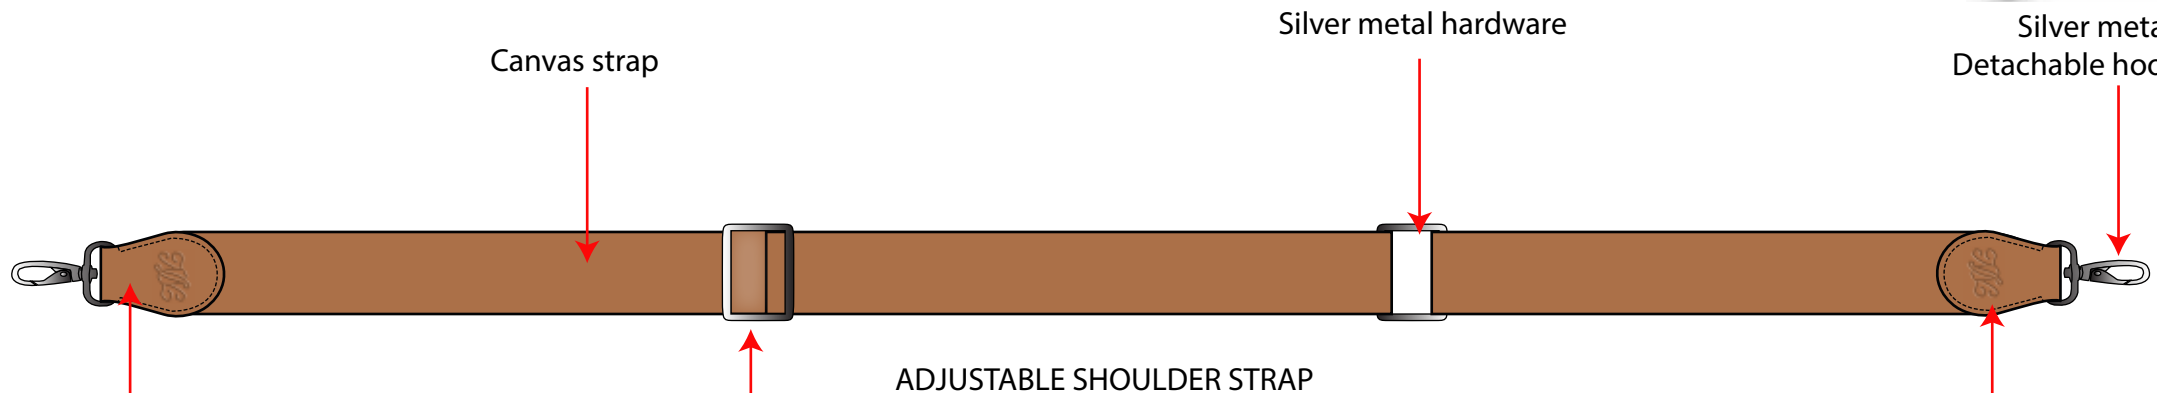

- Brown with Silver details
- Light brown interior

Features:

- Embossed logo on front top right side
- Large main compartment.
- Open sleeve pocket on back
- Silver metal hardware
- Inside open sleeve pocket
- Silver metal D-ring both side
- Adjustable shoulder straps.
- Strap drop: 18.5" Inches
- Strap length: 32.7" - 50.4" Inches (Canvas strap)
- Leather patch on both side

Bag Dimensions:

- Length: 11.4" inches
- Height: 11.8" inches
- Depth: 2.8" inches

TECHNICAL INSTRUCTION

- Strap drop: 18.5" Inches
- Strap length: 32.7"- 50.4" Inches (Canvas strap)
- Leather patch on both side
- Silver metal hardware

Silver metal Detachable hook

Leather trim on strap

Silver metal hardware

Embossed leather

Inside open sleeve pocket

Inside open sleeve pocket

Open sleeve pocket on back

BAG INSIDE

Silver metal D-ring

- Bag Dimensions:
- Length: 11.4" inches
 - Height: 11.8" inches
 - Depth: 2.8" inches