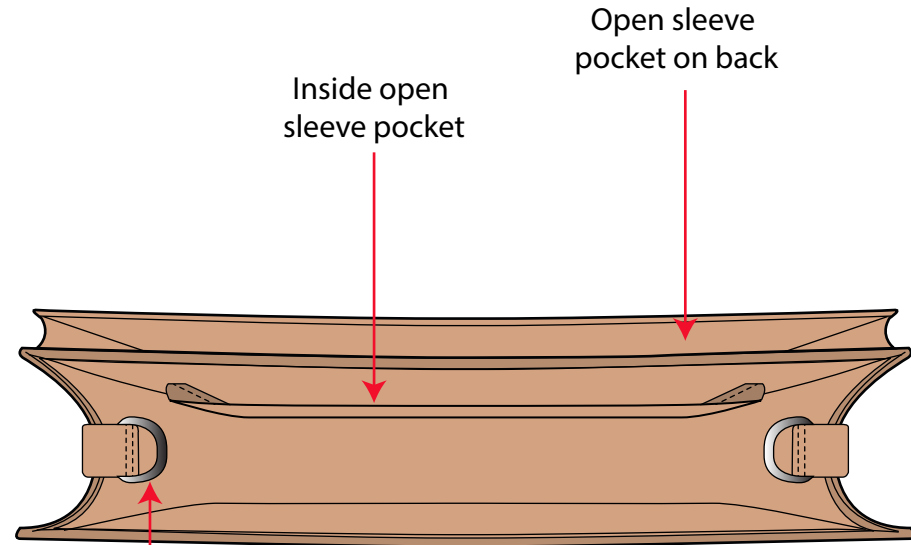

- Brown with Silver details
- Light brown interior

Features:

- Embossed logo on front top right side
- Large main compartment.
- Open sleeve pocket on back
- Silver metal hardware
- Inside open sleeve pocket
- Silver metal D-ring both side
- Adjustable shoulder straps.
- Strap drop: 18.5" Inches
- Strap length: 32.7" - 50.4" Inches (Canvas strap)
- Leather patch on both side

Bag Dimensions:

- Length: 11.4" inches
- Height: 11.8" inches
- Depth: 2.8" inches

TECHNICAL INSTRUCTION

- Strap drop: 18.5" Inches
- Strap length: 32.7"- 50.4" Inches (Canvas strap)
- Leather patch on both side
- Silver metal hardware

Silver metal Detachable hook

Leather trim on strap

Silver metal hardware

Embossed leather

Inside open sleeve pocket

Inside open sleeve pocket

Open sleeve pocket on back

BAG INSIDE

Silver metal D-ring

- Bag Dimensions:
- Length: 11.4" inches
 - Height: 11.8" inches
 - Depth: 2.8" inches