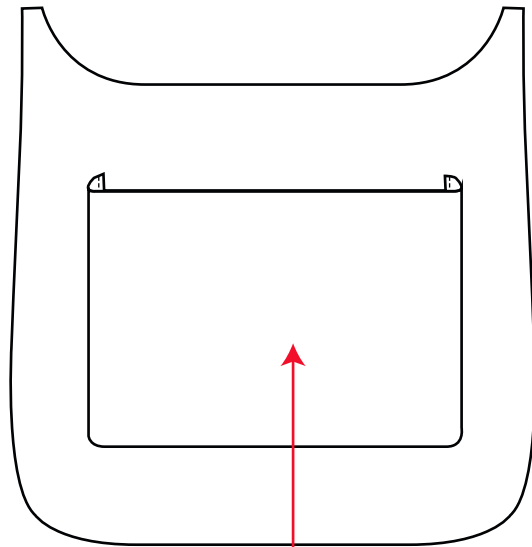

- Brown with Silver details
- Light brown interior

Features:

- Embossed logo on front top right side
- Large main compartment.
- Open sleeve pocket on back
- Silver metal hardware
- Inside open sleeve pocket
- Silver metal D-ring both side
- Adjustable shoulder straps.
- Strap drop: 18.5" Inches
- Strap length: 32.7" - 50.4" Inches (Canvas strap)
- Leather patch on both side

Bag Dimensions:

- Length: 11.4" inches
- Height: 11.8" inches
- Depth: 2.8" inches

TECHNICAL INSTRUCTION

- Strap drop: 18.5" Inches
- Strap length: 32.7"- 50.4" Inches (Canvas strap)
- Leather patch on both side
- Silver metal hardware

Silver metal Detachable hook

Leather trim on strap

Silver metal hardware

Embossed leather

Inside open sleeve pocket

Inside open sleeve pocket

Open sleeve pocket on back

BAG INSIDE

Silver metal D-ring

- Bag Dimensions:
- Length: 11.4" inches
 - Height: 11.8" inches
 - Depth: 2.8" inches