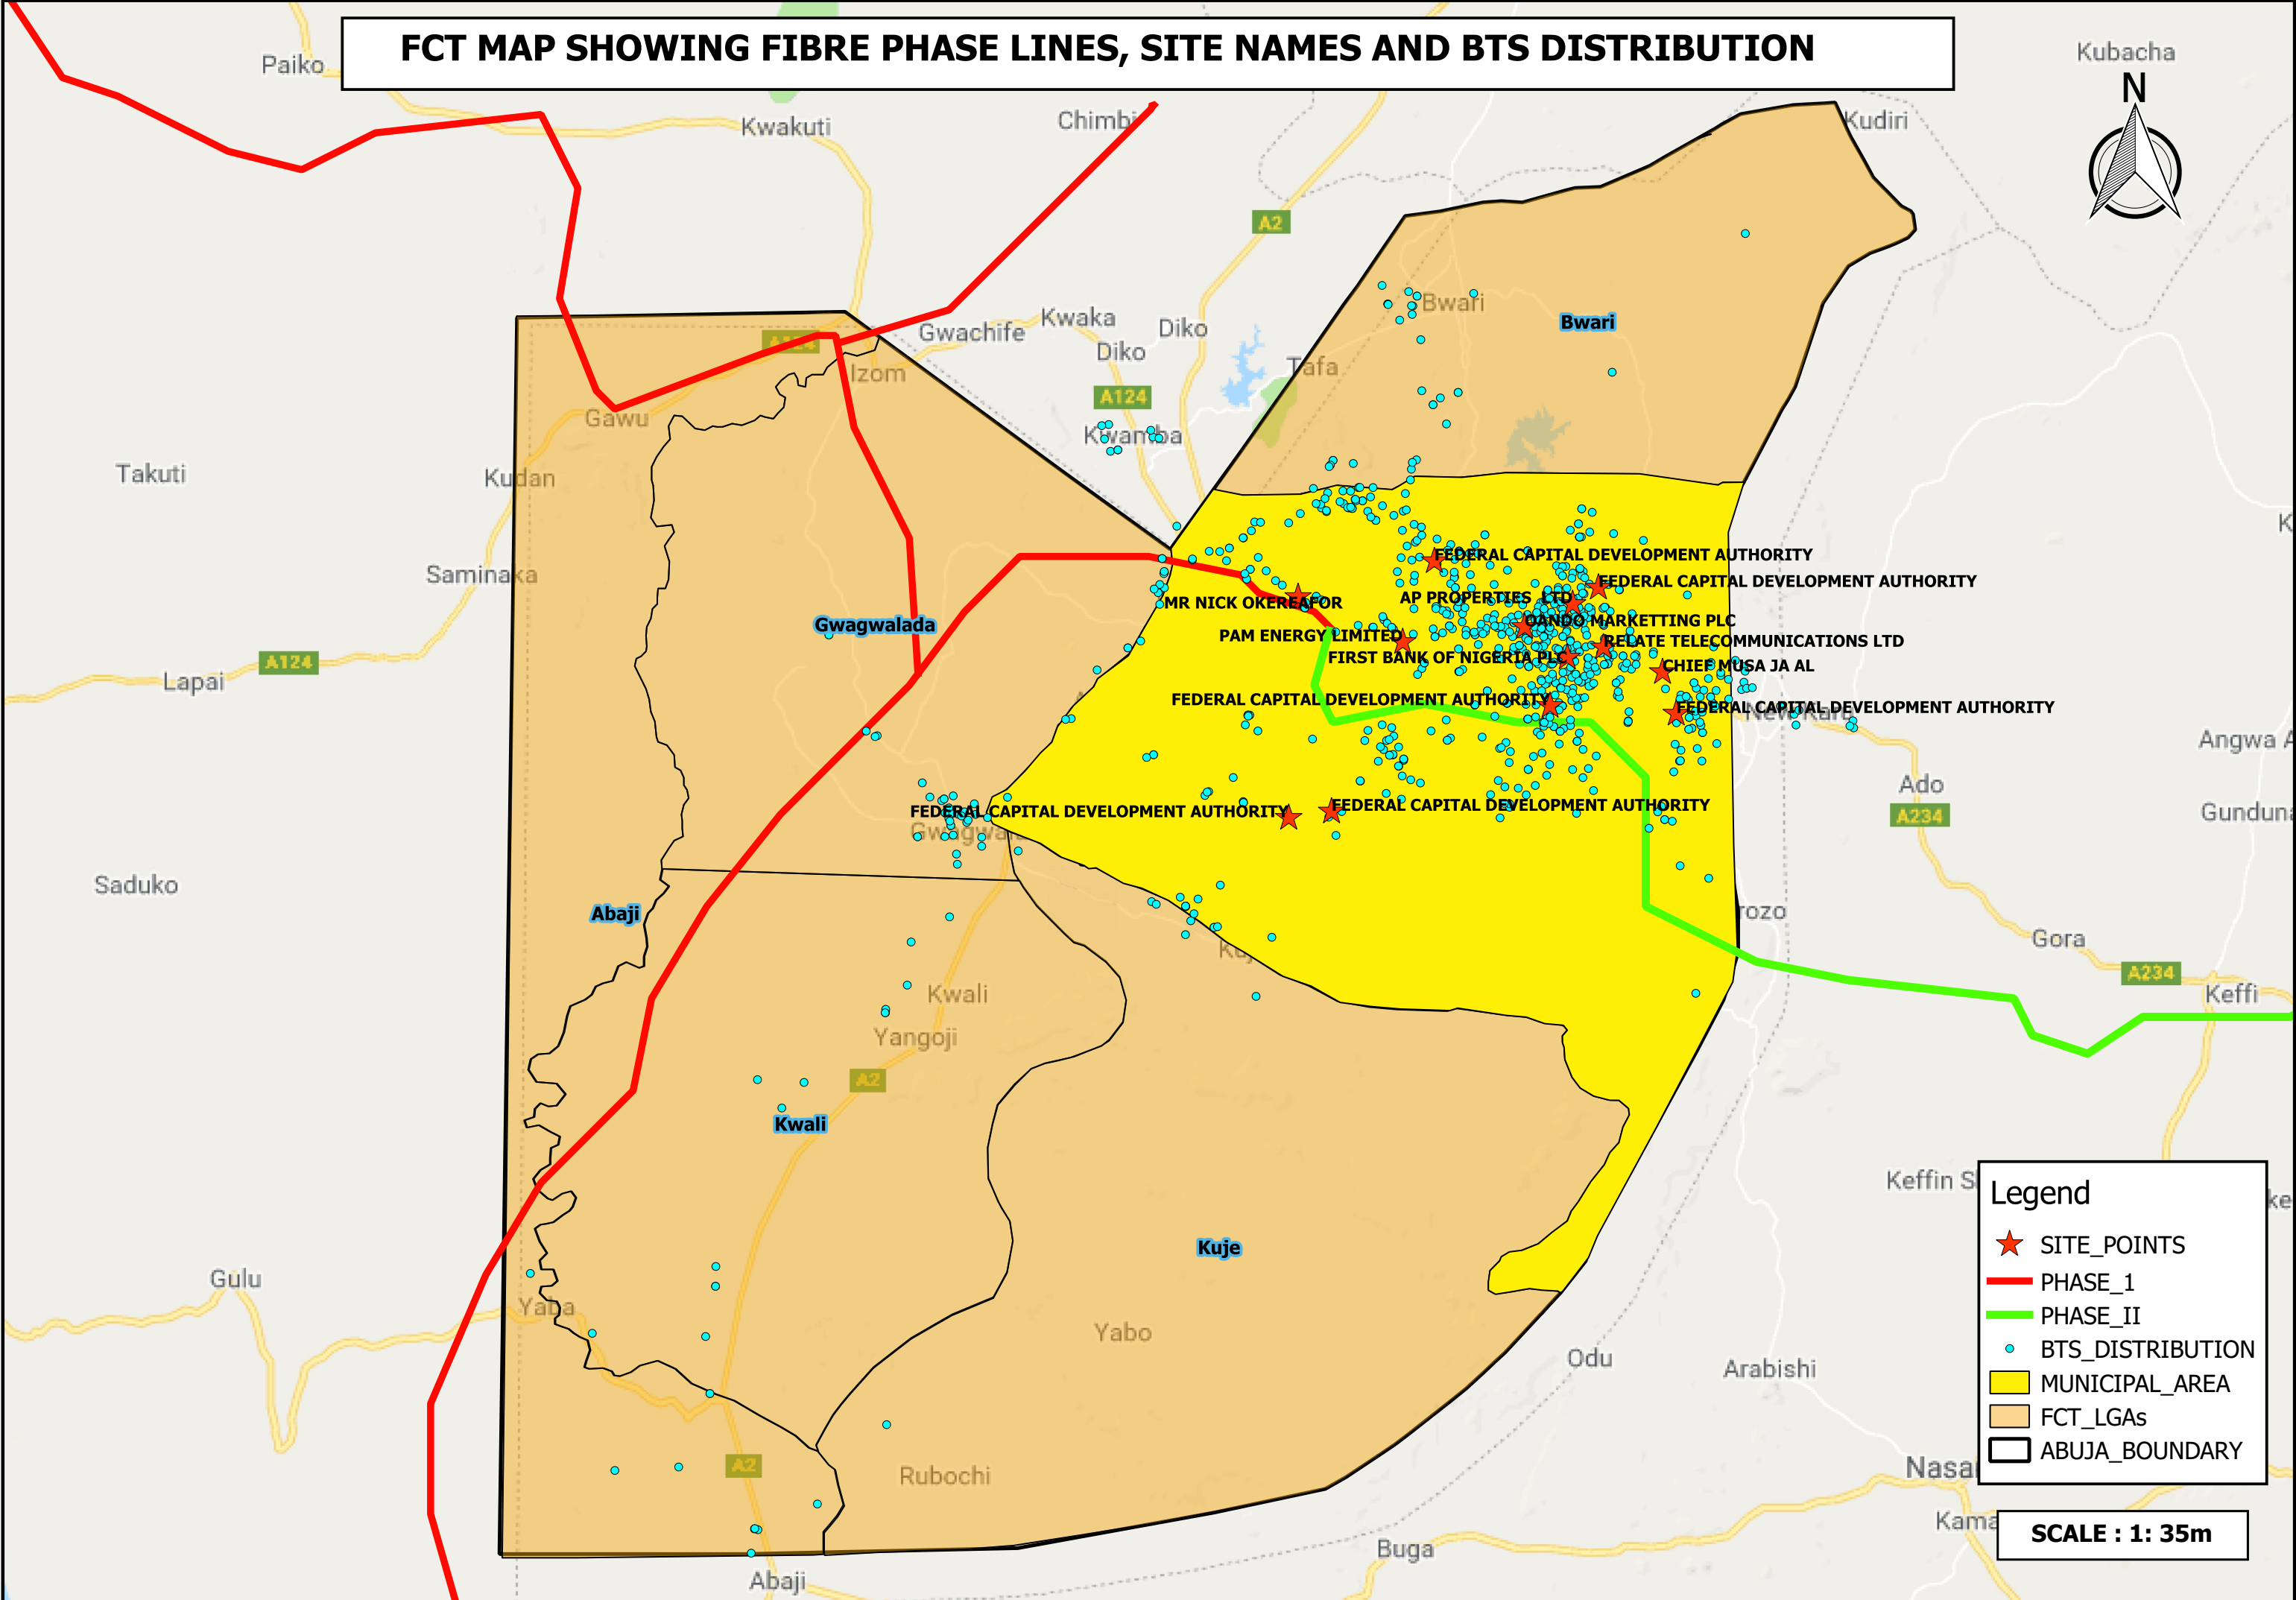

FCT MAP SHOWING FIBRE PHASE LINES, SITE NAMES AND BTS DISTRIBUTION

Legend

- ★ SITE_POINTS
- PHASE_1
- PHASE_II
- BTS_DISTRIBUTION
- MUNICIPAL_AREA
- FCT_LGAs
- ABUJA_BOUNDARY

SCALE : 1: 35m