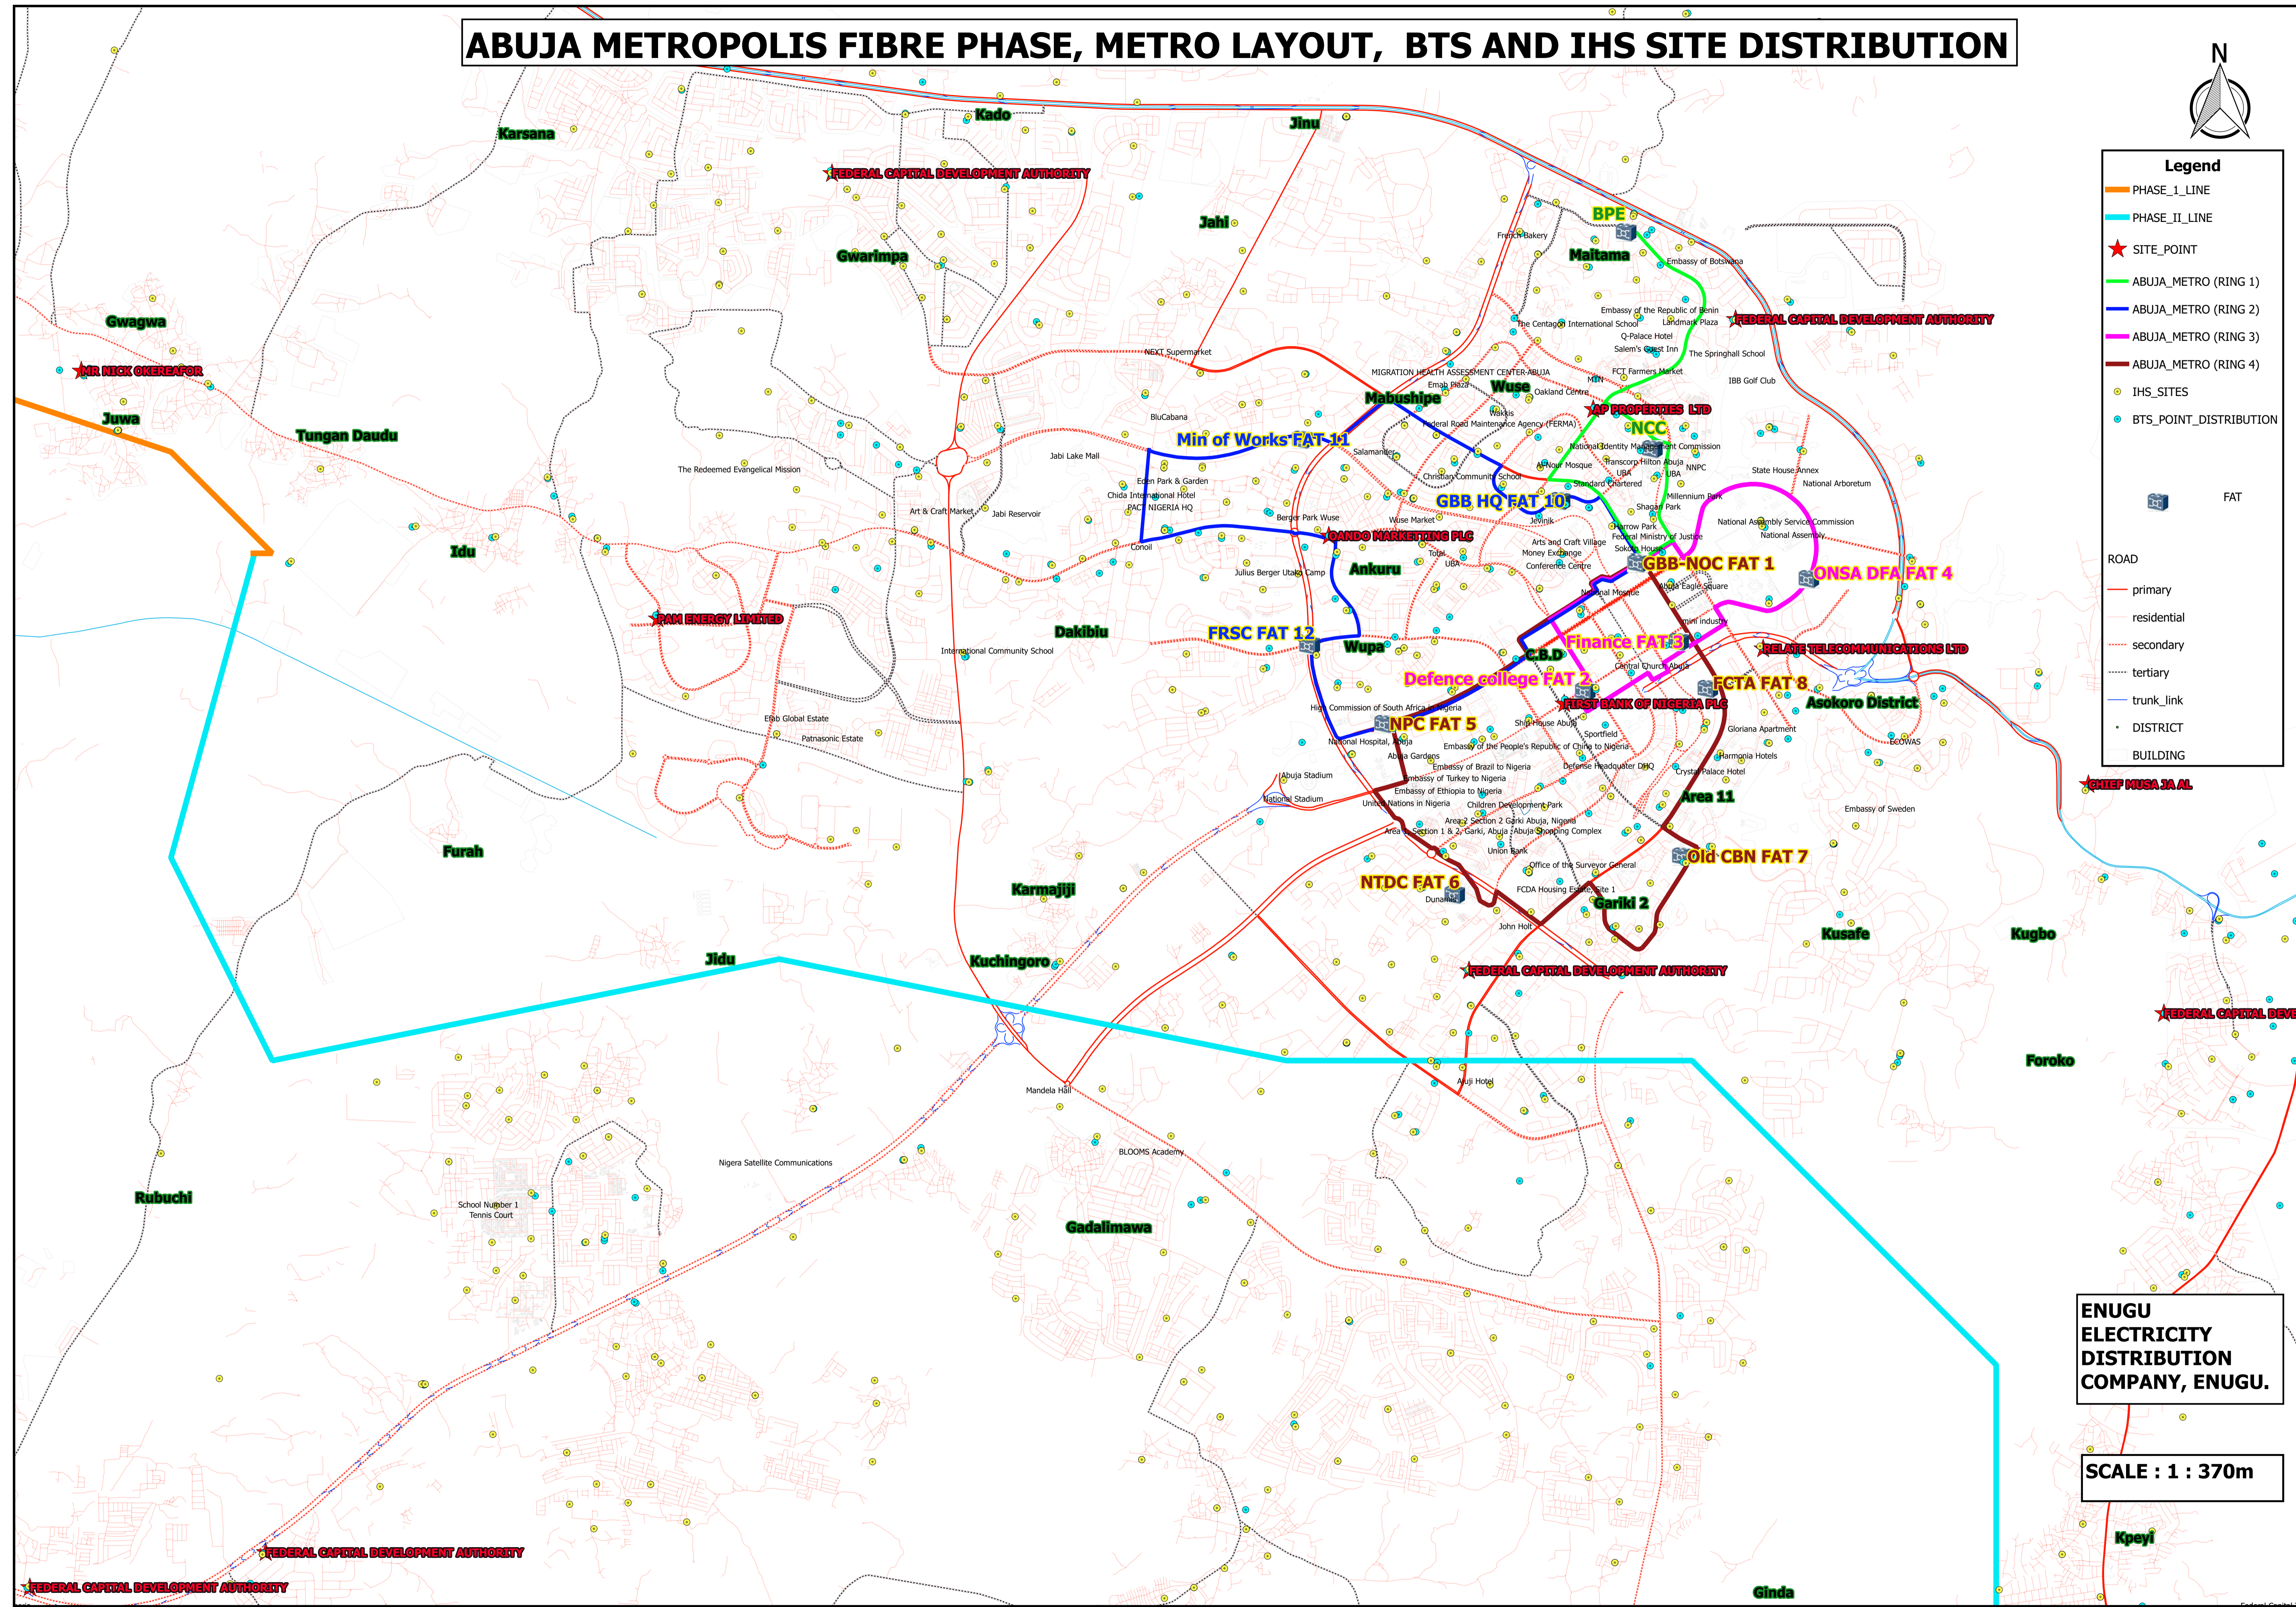

ABUJA METROPOLIS FIBRE PHASE, METRO LAYOUT, BTS AND IHS SITE DISTRIBUTION

Legend

- PHASE_1_LINE
- PHASE_II_LINE
- ★ SITE_POINT
- ABUJA_METRO (RING 1)
- ABUJA_METRO (RING 2)
- ABUJA_METRO (RING 3)
- ABUJA_METRO (RING 4)
- IHS_SITES
- BTS_POINT_DISTRIBUTION
- FAT

ROAD

- primary
- residential
- - - secondary
- - - - tertiary
- trunk_link
- DISTRICT
- BUILDING

**ENUGU
ELECTRICITY
DISTRIBUTION
COMPANY, ENUGU.**

SCALE : 1 : 370m