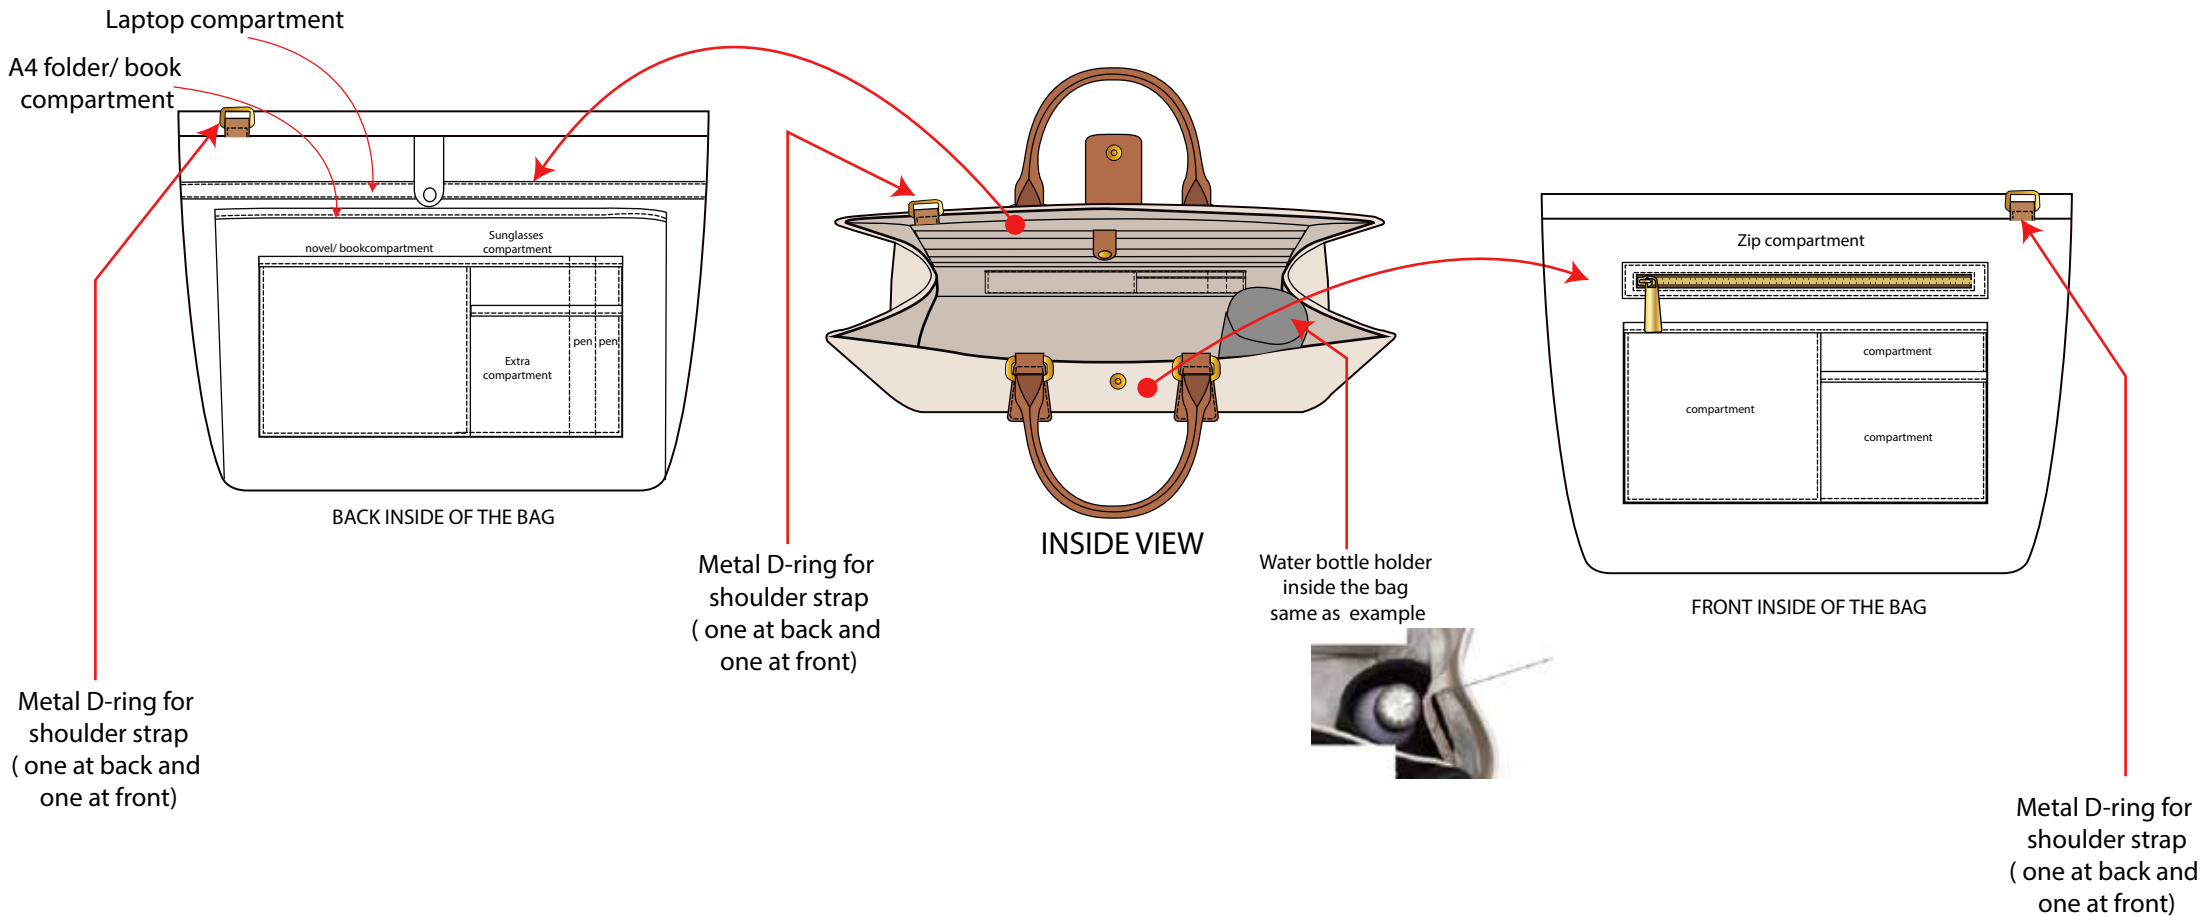

DESIGN DETAILS

SIDE VIEW

FRONT VIEW

SIDE VIEW

BACK VIEW

BOTTOM VIEW

DESIGN DETAILS

TOP VIEW

INSIDE VIEW

BOTTOM VIEW

PRODUCT DESCRIPTION

Material: Leather

Color: Outside Beige with brown leather contrast and inside Nude

- Top zip closure
- Golden hardware
- Gold metal snap button tab closure on top for quick and easy to lock and unlock
- Leather handle
- Detachable / adjustable leather shoulder strap
- Trolley sleeve on back
- Front flap closure
(2 hidden snap button flap closure)
Front pocket same shape of back trolley sleeve
- Double snap button flap closure front pocket
- Inside laptop compartment and others organizer
- Roller ball castors for the bottom

Bag Dimensions:

- Length: 40 cm/ 16 inches
- Height: 30 cm/ 12 inches
- Width: 21.5 cm/ 8.5 inches

TECHNICAL INSTRUCTION

TECHNICAL INSTRUCTION

TECHNICAL INSTRUCTION

Shoulder pade
inside padding like
example

-Adjustable and removable
crossbody strap (Width 1" inches and Drop 21.6" Inches)

Bag Dimensions:

- Length: 40 cm/ 16 inches
- Height: 30 cm/ 12 inches
- Width: 21.5 cm/ 8.5 inches