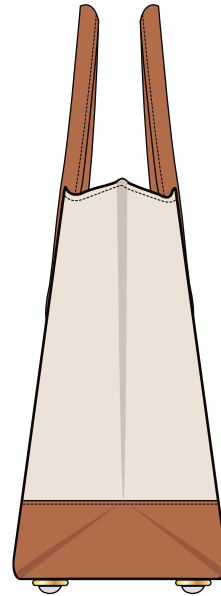

DESIGN DETAILS

SIDE VIEW

FRONT VIEW

SIDE VIEW

BACK VIEW

BOTTOM VIEW

DESIGN DETAILS

TOP VIEW

INSIDE VIEW

BOTTOM VIEW

PRODUCT DESCRIPTION

Material: Leather

Color: Outside Beige with brown leather contrast and inside Nude

- Top zip closure
- Golden hardware
- Gold metal snap button tab closure on top for quick and easy to lock and unlock
- Leather handle
- Detachable / adjustable leather shoulder strap
- Trolley sleeve on back
- Front flap closure
(2 hidden snap button flap closure)
Front pocket same shape of back trolley sleeve
- Double snap button flap closure front pocket
- Inside laptop compartment and others organizer
- Roller ball castors for the bottom

Bag Dimensions:

- Length: 40 cm/ 16 inches
- Height: 30 cm/ 12 inches
- Width: 21.5 cm/ 8.5 inches

TECHNICAL INSTRUCTION

TECHNICAL INSTRUCTION

TECHNICAL INSTRUCTION

Shoulder pade
inside padding like
example

-Adjustable and removable
crossbody strap (Width 1" inches and Drop 21.6" Inches)

Bag Dimensions:

- Length: 40 cm/ 16 inches
- Height: 30 cm/ 12 inches
- Width: 21.5 cm/ 8.5 inches