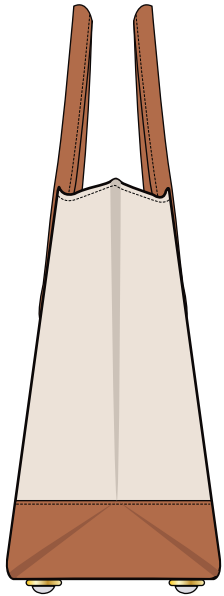

DESIGN DETAILS

SIDE VIEW

FRONT VIEW

SIDE VIEW

BACK VIEW

BOTTOM VIEW

DESIGN DETAILS

TOP VIEW

INSIDE VIEW

BOTTOM VIEW

PRODUCT DESCRIPTION

Material: Leather

Color: Outside Beige with brown leather contrast and inside Nude

- Top zip closure
- Golden hardware
- Gold metal snap button tab closure on top for quick and easy to lock and unlock
- Leather handle
- Detachable / adjustable leather shoulder strap
- Trolley sleeve on back
- Front flap closure
(2 hidden snap button flap closure)
Front pocket same shape of back trolley sleeve
- Double snap button flap closure front pocket
- Inside laptop compartment and others organizer
- Roller ball castors for the bottom

Bag Dimensions:

- Length: 40 cm/ 16 inches
- Height: 30 cm/ 12 inches
- Width: 21.5 cm/ 8.5 inches

TECHNICAL INSTRUCTION

TECHNICAL INSTRUCTION

TECHNICAL INSTRUCTION

Shoulder pade
inside padding like
example

-Adjustable and removable
crossbody strap (Width 1" inches and Drop 21.6" Inches)

Bag Dimensions:

- Length: 40 cm/ 16 inches
- Height: 30 cm/ 12 inches
- Width: 21.5 cm/ 8.5 inches