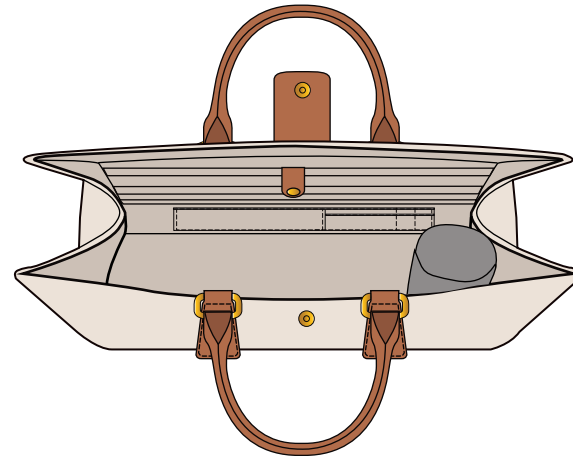

DESIGN DETAILS

SIDE VIEW

FRONT VIEW

SIDE VIEW

BACK VIEW

BOTTOM VIEW

DESIGN DETAILS

TOP VIEW

INSIDE VIEW

BOTTOM VIEW

PRODUCT DESCRIPTION

Material: Leather

Color: Outside Beige with brown leather contrast and inside Nude

- Top zip closure
- Golden hardware
- Gold metal snap button tab closure on top for quick and easy to lock and unlock
- Leather handle
- Detachable / adjustable leather shoulder strap
- Trolley sleeve on back
- Front flap closure
(2 hidden snap button flap closure)
Front pocket same shape of back trolley sleeve
- Double snap button flap closure front pocket
- Inside laptop compartment and others organizer
- Roller ball castors for the bottom

Bag Dimensions:

- Length: 40 cm/ 16 inches
- Height: 30 cm/ 12 inches
- Width: 21.5 cm/ 8.5 inches

TECHNICAL INSTRUCTION

TECHNICAL INSTRUCTION

TECHNICAL INSTRUCTION

Shoulder pade
inside padding like
example

-Adjustable and removable
crossbody strap (Width 1" inches and Drop 21.6" Inches)

Bag Dimensions:

- Length: 40 cm/ 16 inches
- Height: 30 cm/ 12 inches
- Width: 21.5 cm/ 8.5 inches