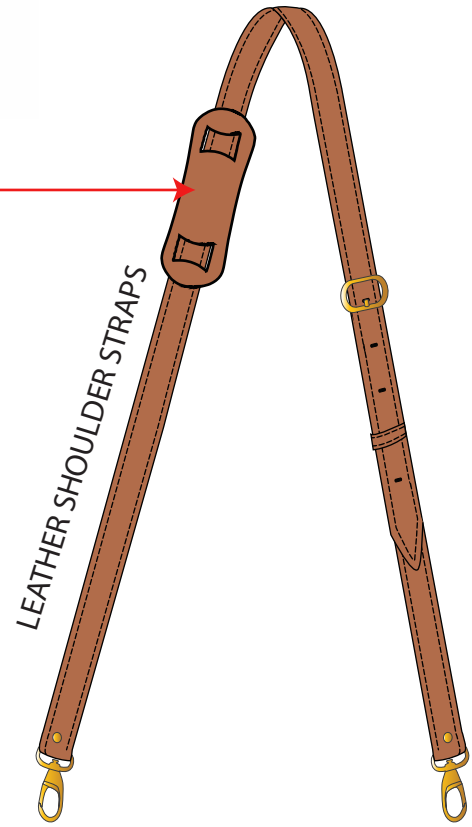

DESIGN DETAILS

SIDE VIEW

FRONT VIEW

SIDE VIEW

BACK VIEW

BOTTOM VIEW

DESIGN DETAILS

TOP VIEW

INSIDE VIEW

BOTTOM VIEW

PRODUCT DESCRIPTION

Material: Leather

Color: Outside Beige with brown leather contrast and inside Nude

- Top zip closure
- Golden hardware
- Gold metal snap button tab closure on top for quick and easy to lock and unlock
- Leather handle
- Detachable / adjustable leather shoulder strap
- Trolley sleeve on back
- Front flap closure
(2 hidden snap button flap closure)
Front pocket same shape of back trolley sleeve
- Double snap button flap closure front pocket
- Inside laptop compartment and others organizer
- Roller ball castors for the bottom

Bag Dimensions:

- Length: 40 cm/ 16 inches
- Height: 30 cm/ 12 inches
- Width: 21.5 cm/ 8.5 inches

TECHNICAL INSTRUCTION

TECHNICAL INSTRUCTION

TECHNICAL INSTRUCTION

Shoulder pade
inside padding like
example

-Adjustable and removable
crossbody strap (Width 1" inches and Drop 21.6" Inches)

Bag Dimensions:

- Length: 40 cm/ 16 inches
- Height: 30 cm/ 12 inches
- Width: 21.5 cm/ 8.5 inches