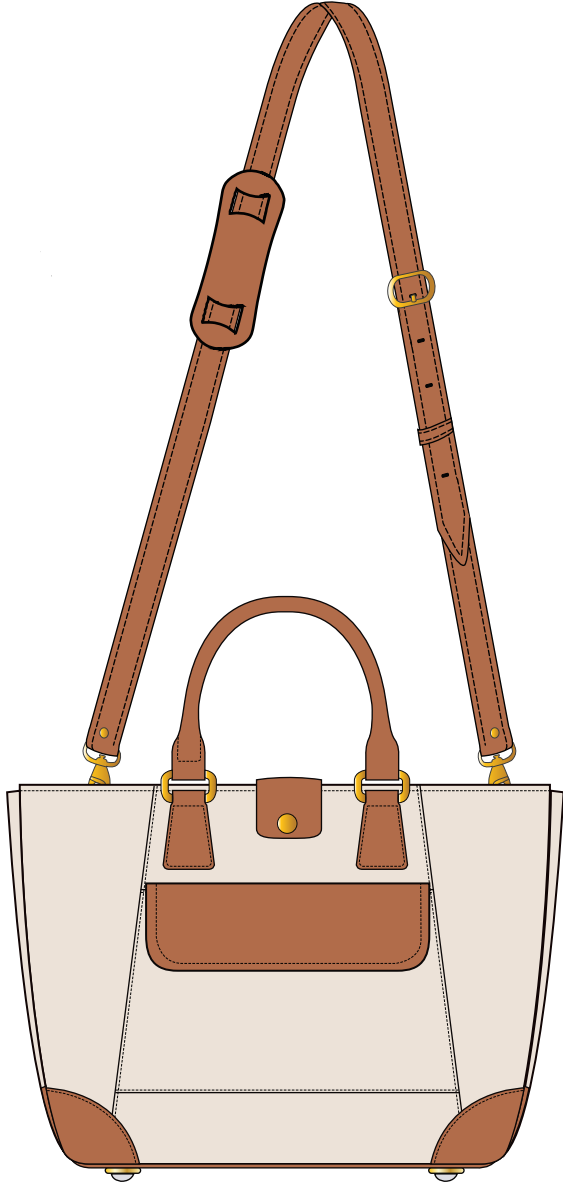

DESIGN DETAILS

SIDE VIEW

FRONT VIEW

SIDE VIEW

BACK VIEW

BOTTOM VIEW

DESIGN DETAILS

TOP VIEW

INSIDE VIEW

BOTTOM VIEW

PRODUCT DESCRIPTION

Material: Leather

Color: Outside Beige with brown leather contrast and inside Nude

- Top zip closure
- Golden hardware
- Gold metal snap button tab closure on top for quick and easy to lock and unlock
- Leather handle
- Detachable / adjustable leather shoulder strap
- Trolley sleeve on back
- Front flap closure
(2 hidden snap button flap closure)
Front pocket same shape of back trolley sleeve
- Double snap button flap closure front pocket
- Inside laptop compartment and others organizer
- Roller ball castors for the bottom

Bag Dimensions:

- Length: 40 cm/ 16 inches
- Height: 30 cm/ 12 inches
- Width: 21.5 cm/ 8.5 inches

TECHNICAL INSTRUCTION

TECHNICAL INSTRUCTION

TECHNICAL INSTRUCTION

Shoulder pade
inside padding like
example

-Adjustable and removable
crossbody strap (Width 1" inches and Drop 21.6" Inches)

Bag Dimensions:

- Length: 40 cm/ 16 inches
- Height: 30 cm/ 12 inches
- Width: 21.5 cm/ 8.5 inches